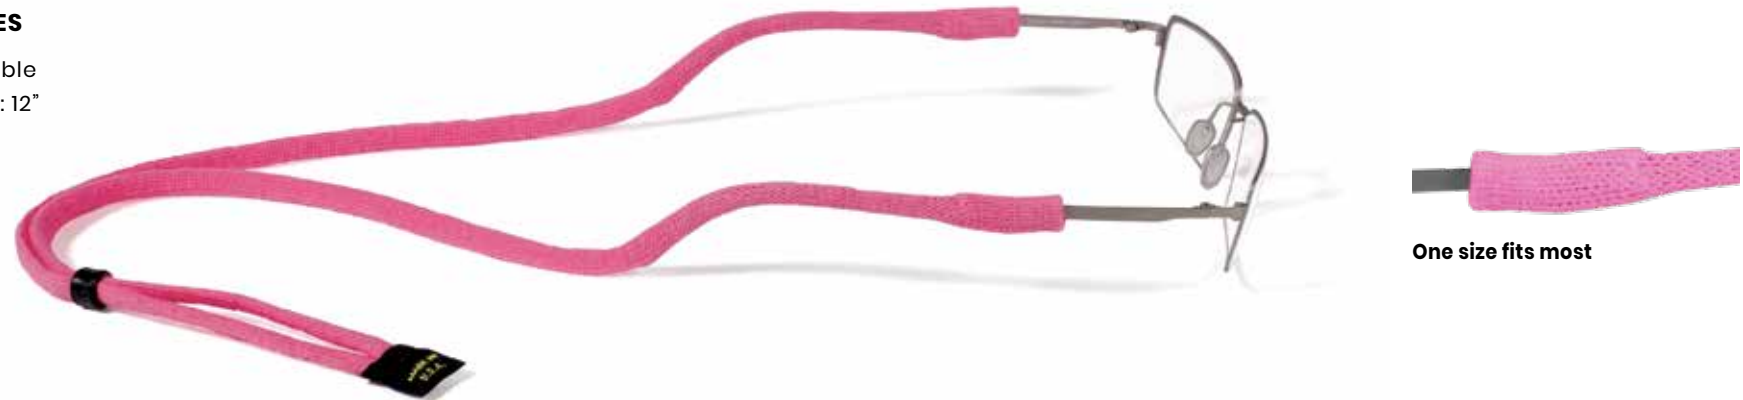

Tortoise Camo
M/L 1098195

*Pattern placement not guaranteed

MICRO SUITERS® COLLECTION

Featuring a slimmer profile and a cotton/Lycra® blend for extra stretch and comfort.

FEATURES

- Washable
- Length: 12"

One size fits most