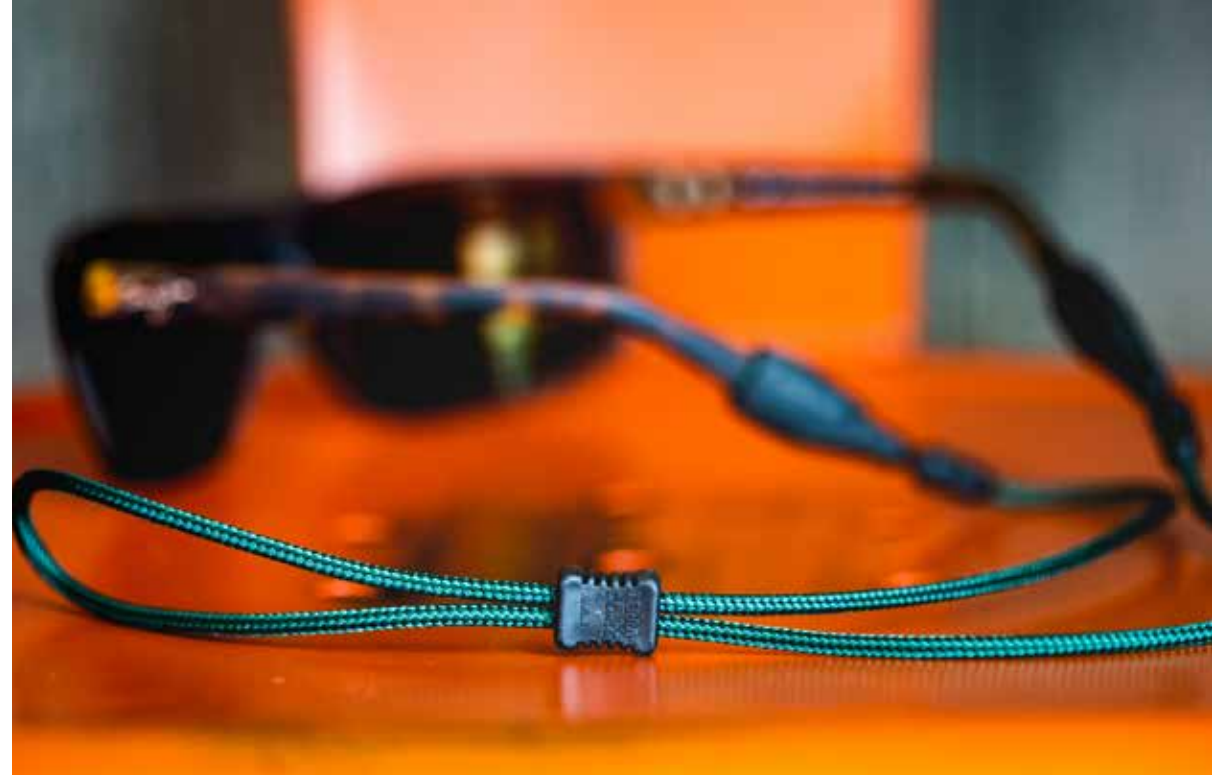

TERRA® SYSTEM COMBOS COLLECTION

Equipped with two pairs of different sized, interchangeable ends

SOLIDS - BASIC

Black

BEST SELLER

s/M | M/L 1075270

Navy

1075271

Royal

1075272

Red

1075273

Hunter

s/M | M/L 1075274

Brown

1075275

Pewter

1075276

Solid Mix

1084417

BEST SELLER

INTERCHANGEABLE ENDS

S/M & M/LL COMBO FITS OVER 90% OF GLASSES ON THE MARKET!