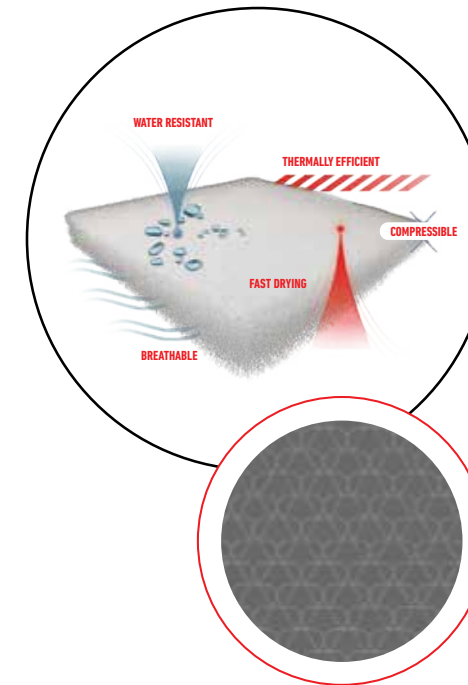

SPYDER SINCE 1978

Founded in 1978 in Boulder Colorado, Spyder is one of the world's most recognizable and credible outdoor sportswear brands. Focused on enhancing the ski experience both on and off the mountain. Spyder prides itself on its advanced technical composition and style. Spyder offers technical ski, fitness, swim and lifestyle apparel and accessories for men, women, and children. The highly sought-after brand is available in department stores, sporting goods stores and specialty retailers throughout North America, Europe, Middle East South Korea and China.

HYLAND

SP10100 LILY WHITE/131
RETAIL: $175
Size Range: 6-10, 11

SPYDER TECHNOLOGIES

INSULATION

PRIMALOFT INSULATION

Made of 100% postconsumer recycled material, delivers environmental responsible loft and warmth for performance, and comfort.