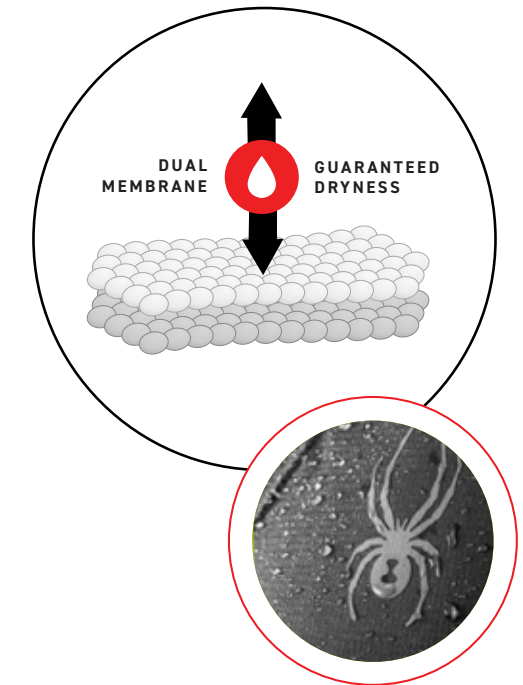

HYLAND

SP10100 LILY WHITE/131
RETAIL: \$175
Size Range: 6-10, 11

SPYDER TECHNOLOGIES

INSULATION

PRIMALOFT INSULATION

Made of 100% postconsumer recycled material, delivers environmental responsible loft and warmth for performance, and comfort.

HYLAND WOMENS
SP10100 LILY WHITE/131

WATERPROOF MEMBRANE

SPYDRY

Dual waterproof layer features a membrane for guaranteed dryness.

HARDING MENS
SP10469 IRON/023

SEAM SEALED CONSTRUCTION

WATERPROOF SEAM SEALED UPPER