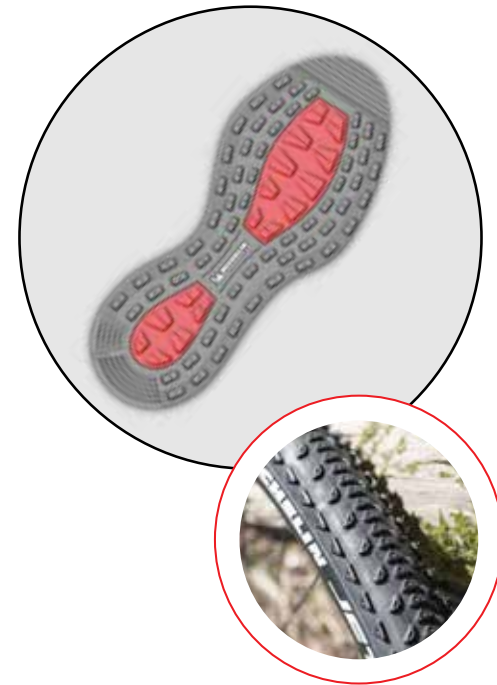

HYLAND WOMENS
SP10100 LILY WHITE/131

WATERPROOF MEMBRANE

SPYDRY

Dual waterproof layer features a membrane for guaranteed dryness.

HARDING MENS
SP10469 IRON/023

SEAM SEALED CONSTRUCTION

WATERPROOF SEAM SEALED UPPER

Built with all waterproof+ backings and reinforced at the seams with WP nylon taping to keep you warm and dry.

RIDGE MEN'S WINTER BOOT
SP10713 SCOUT TAN/230

SUPERIOR TRACTION

MICHELIN

Inspired by their renowned outdoor tires, provide exceptional grip and durability to enhance your outdoor experience.

RIDGE MEN'S CHELSEA
SP10717 TAN/234

SUSPENSION COMFORT SYSTEM

ASCENT5

Our technology includes a 5-piece tooling with high tech suspension, shock absorption layers and extreme tread with traction for uphill and downhill terrain.