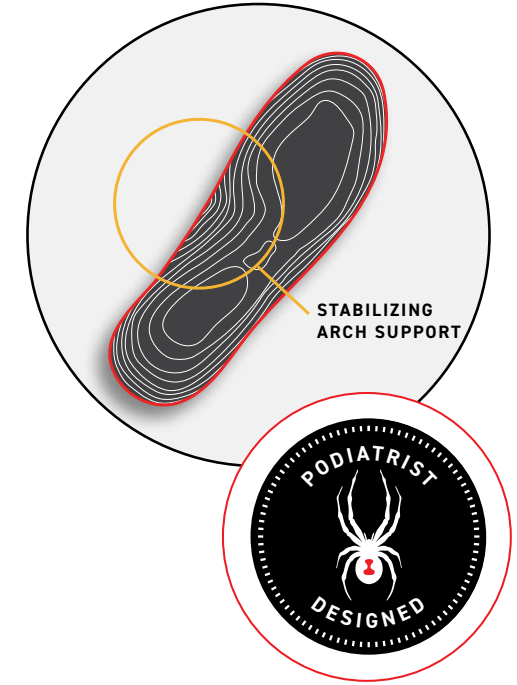

RIDGE MEN'S CHELSEA
SP10717 TAN/234

SUSPENSION COMFORT SYSTEM

ASCENT5

Our technology includes a 5-piece tooling with high tech suspension, shock absorption layers and extreme tread with traction for uphill and downhill terrain.

HAYES 2 MENS
SP10504 DK GREY/021

STABILITY

HYKE RYTE

Podiatrist Designed footbed provides optimal support and body alignment for your mountain adventures.

RIDGE WOMEN'S CHELSEA
SP10729 SAND/002

CROSSOVER 2